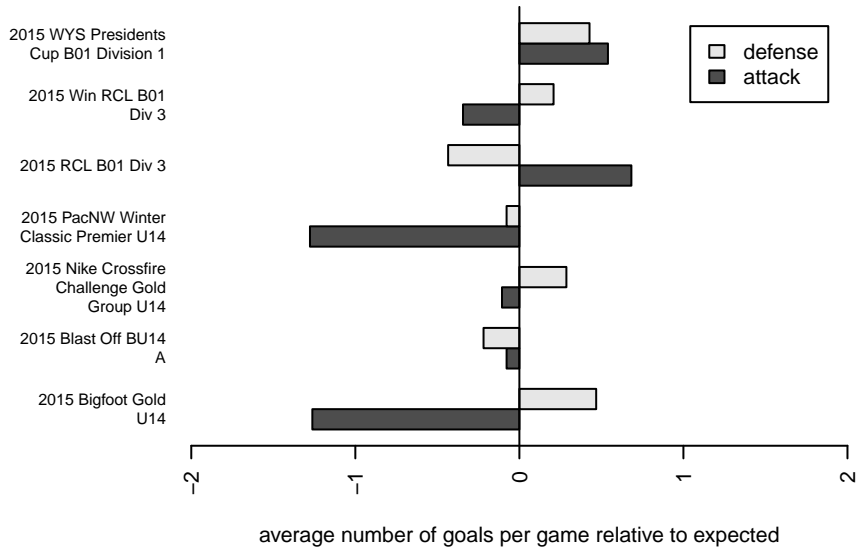

FWFC Blue B01

Federal Way FC
 Federal Way, WA
 B01 total strength=1284
 attack=7.86 defense=3.65
 fall league = RCL B01 Div 3
 spr league = Win RCL B01 Div 3

alt names used:
 FEDERAL WAY FOOTBALL FWFC B01 BLUE
 FWFC B01 Blue
 FEDERAL WAY FOOTBALL FWFC B01 BLUE
 FWFC B01 Blue
 FWFC B01 Blue (A)
 FWFC B01 Blue (A)
 FWFC B01 Blue (A)

Venues played:
 2015 Nike Crossfire Challenge Gold Group U14
 2015 Blast Off BU14 A
 2015 Bigfoot Gold U14
 2015 RCL B01 Div 3
 2015 Win RCL B01 Div 3
 2015 PacNW Winter Classic Premier U14
 2015 WYS Presidents Cup B01 Division 1

**attack and defense variance (black dot)
relative to other teams
and top 10 in region**

**attack and defense rating
relative to others at age
and all opponents in last 13 months**

Performance relative to 13 month average