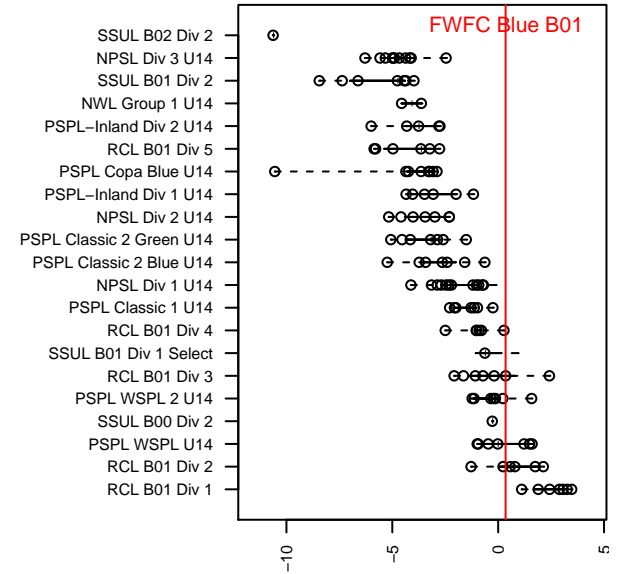

FWFC Blue B01

Federal Way FC
 Federal Way, WA
 B01 total strength=1284
 attack=7.86 defense=3.65
 fall league = RCL B01 Div 3
 spr league = Win RCL B01 Div 3

alt names used:
 FEDERAL WAY FOOTBALL FWFC B01 BLUE
 FWFC B01 Blue
 FEDERAL WAY FOOTBALL FWFC B01 BLUE
 FWFC B01 Blue
 FWFC B01 Blue (A)
 FWFC B01 Blue (A)
 FWFC B01 Blue (A)

**attack and defense variance (black dot)
relative to other teams
and top 10 in region**

**attack and defense rating
relative to others at age
and all opponents in last 13 months**

Performance relative to 13 month average