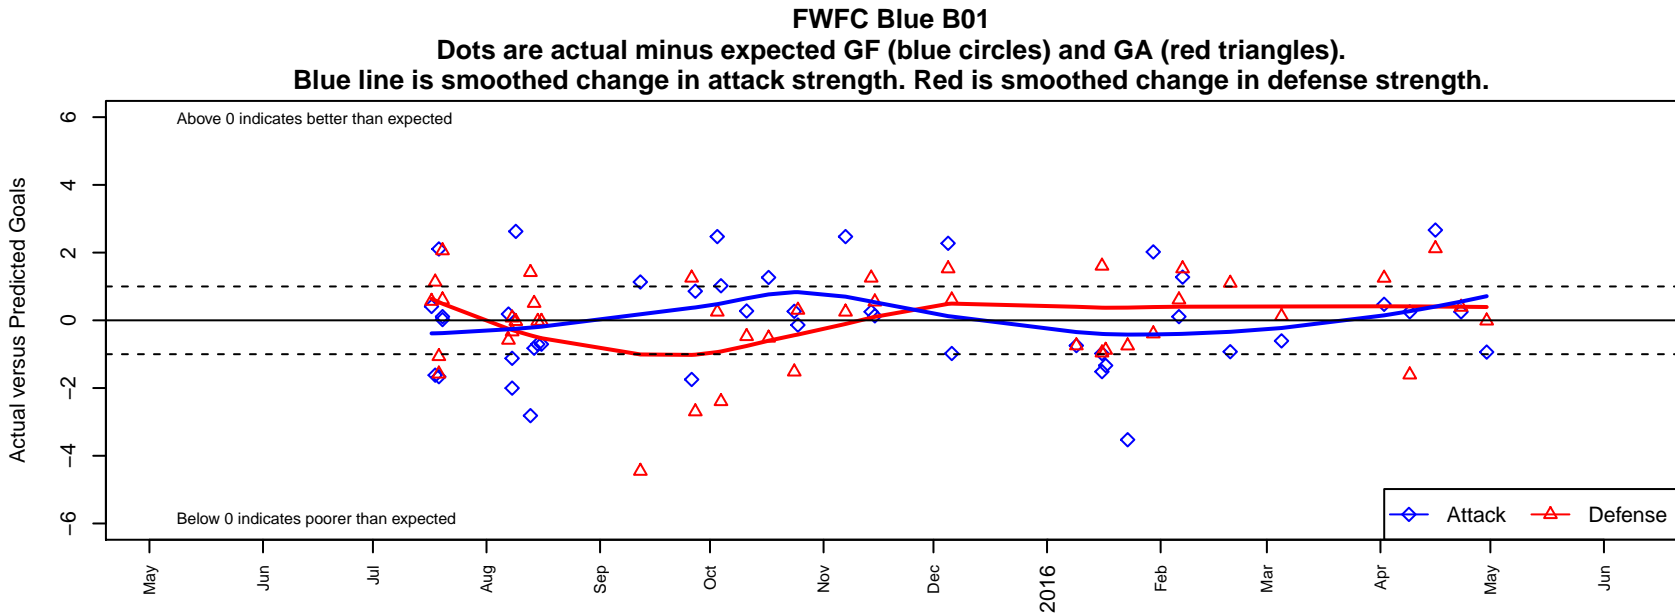

FWFC Blue B01

Federal Way FC
 Federal Way, WA
 B01 total strength=1284
 attack=7.86 defense=3.65
 fall league = RCL B01 Div 3
 spr league = Win RCL B01 Div 3

alt names used:
 FEDERAL WAY FOOTBALL FWFC B01 BLUE
 FWFC B01 Blue
 FEDERAL WAY FOOTBALL FWFC B01 BLUE
 FWFC B01 Blue
 FWFC B01 Blue (A)
 FWFC B01 Blue (A)
 FWFC B01 Blue (A)

**attack and defense variance (black dot)
relative to other teams
and top 10 in region**

**attack and defense rating
relative to others at age
and all opponents in last 13 months**

Performance relative to 13 month average